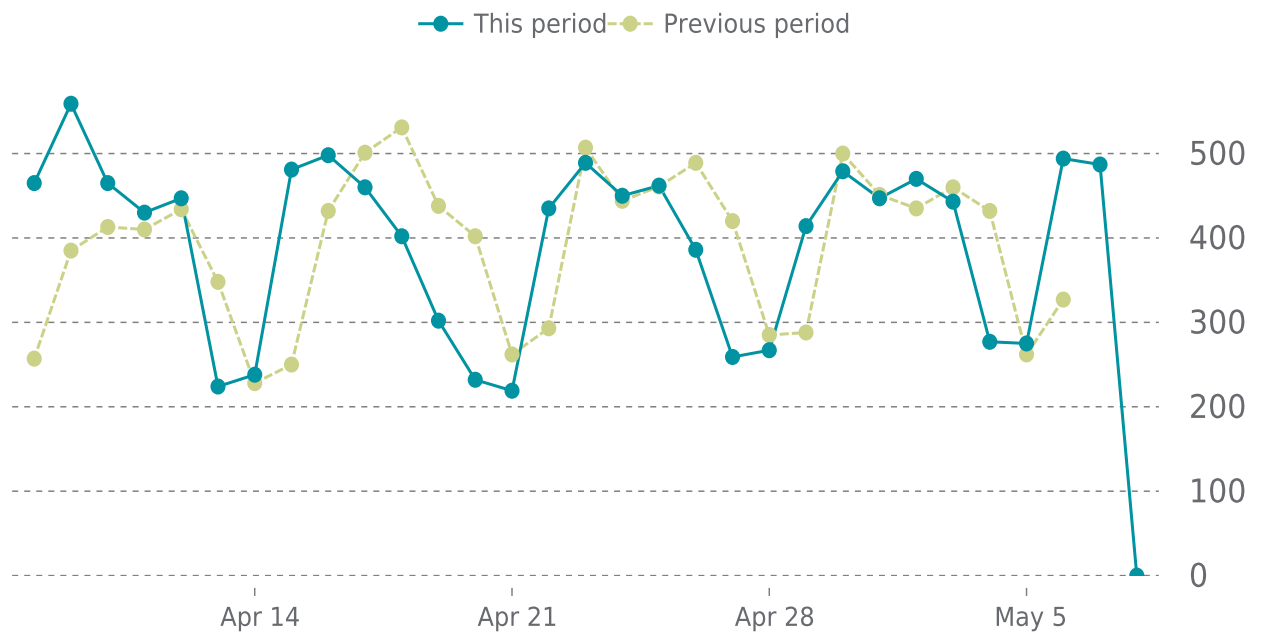

UPTIME HISTORY

Event	Date	Reason	Duration
UP	05/07/2019	-	25s

✓ ANALYTICS

Traffic down by: **3%**
04/07/2019 to 05/07/2019

OVERVIEW

Pageviews

16K

▼ -5%

Session duration

57

▼ -1%

SESSIONS

Pages Per Sessions:

▼ -2%

Social Media Sessions:

▲ 66.67%